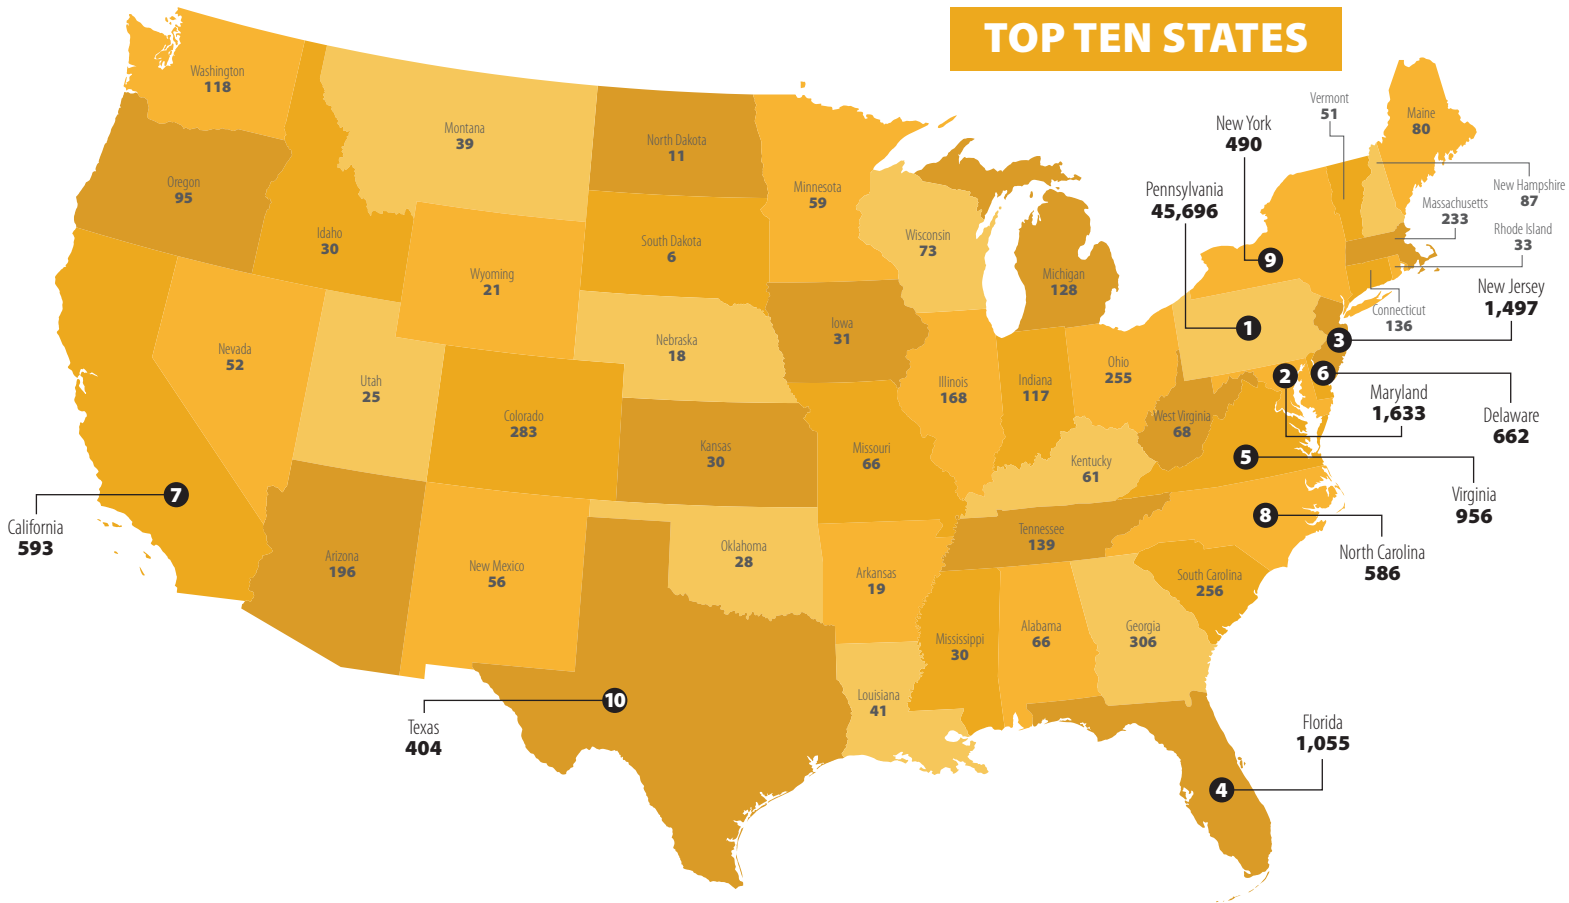

Top Ten Lists

OF MILLERSVILLE UNIVERSITY ALUMNI

Perhaps one of the most frequently asked questions in the alumni office includes “numbers of alumni and their residence.” As of September 30, 2015, the Millersville University living alumni list topped the 64,000 mark. Here are some fun facts about where Millersville University alumni are:

TOP TEN PA COUNTIES

- 1 **Lancaster** (16,798)
- 2 **York** (4,329)
- 3 **Montgomery** (3,224)
- 4 **Chester** (2,794)
- 5 **Berks** (2,475)
- 6 **Bucks** (2,137)
- 7 **Dauphin** (1,983)
- 8 **Lebanon** (1,746)
- 9 **Cumberland** (1,727)
- 10 **Delaware** (1,588)

TOP TEN COUNTRIES

- 1 **United States** (64,095)
- 2 **Japan** (24)
- 3 **Canada** (19)
- 4 **Germany** (14)
- 5 **United Kingdom** (13)
- 6 **Malaysia** (10)
- 7 **Australia** (7)
- 8 **France** (5)
- 9 **Spain** (5)
- 10 **Kenya** (5)

TOP TEN CLASS YEARS

- 1 **2012** (1,737)
- 2 **2013** (1,676)
- 3 **2010** (1,676)
- 4 **2011** (1,675)
- 5 **2014** (1,646)
- 6 **2009** (1,580)
- 7 **2008** (1,545)
- 8 **2005** (1,537)
- 9 **2007** (1,515)
- 10 **2006** (1,488)