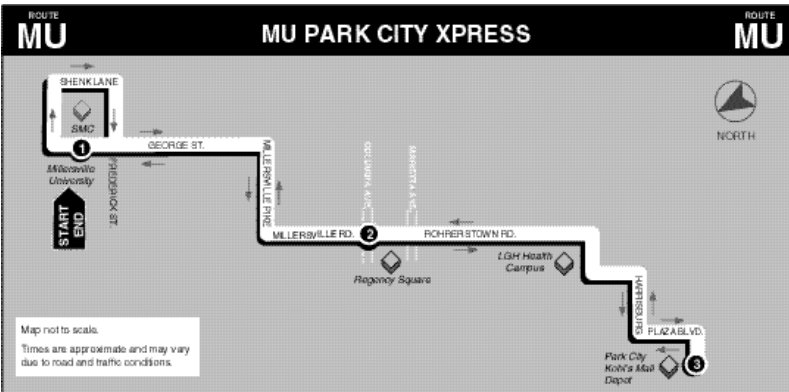

1	2	3	2	1
STARTS	DEPARTS	DEPARTS	DEPARTS	ARRIVES
SMC	Rohrerstown Rd. & Columbia Ave.	Park City Kohl's Mail Depot	Rohrerstown Rd. & Columbia Ave.	SMC

MONDAY - SATURDAY				
P.M. 1:10	1:20	1:35	1:45	2:00
2:05	2:15	2:30	2:40	2:55
3:00	3:10	3:25	3:35	3:50
3:55	4:05	4:20	4:30	4:45
4:50	5:00	5:15	5:25	5:40
5:45	5:55	6:10	6:20	6:35
6:40	6:50	7:05	7:15	7:30
7:35	7:45	8:00	8:10	8:25
8:30	8:40	8:55	9:05	9:20
9:25	9:35	9:50	10:00	10:15

SUNDAY				
P.M. 1:10	1:20	1:35	1:45	2:00
2:05	2:15	2:30	2:40	2:55
3:00	3:10	3:25	3:35	3:50
3:55	4:05	4:20	4:30	4:45
4:50	5:00	5:15	5:25	5:40
5:45	5:55	6:10	6:20	6:35