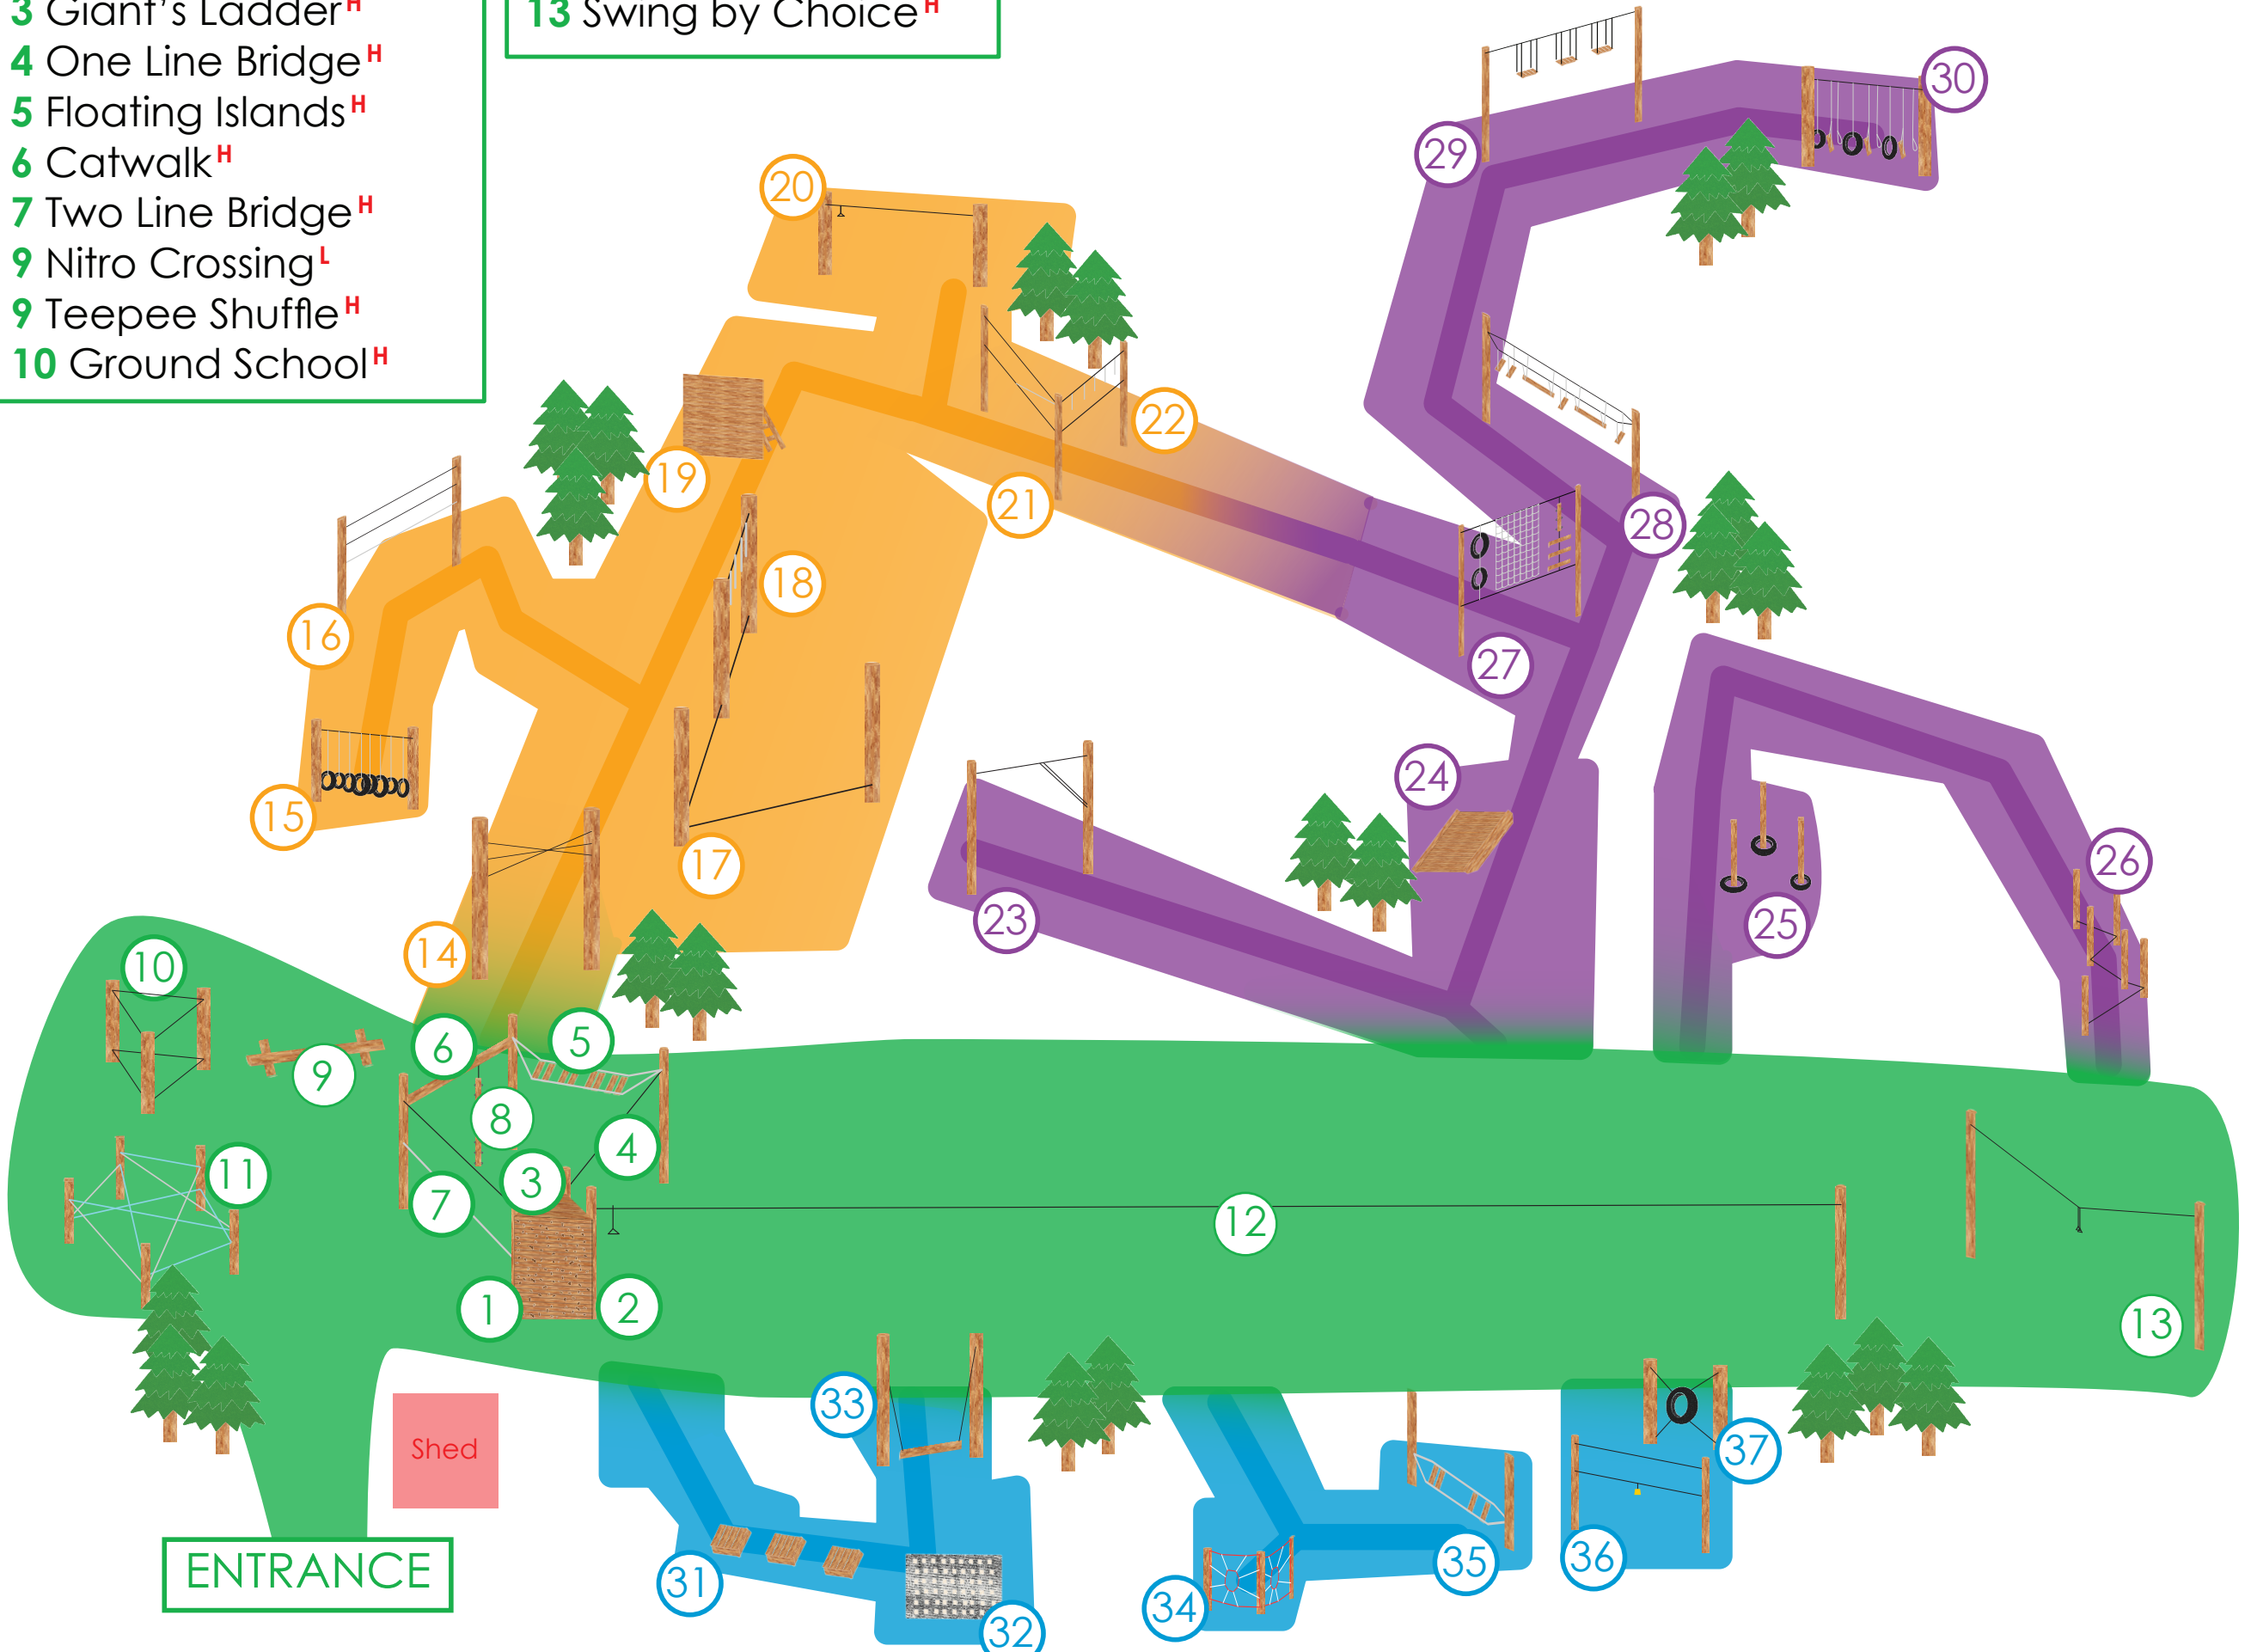

Ropes Course

- 1 Climbing Wall^H
- 2 Cargo Net^H
- 3 Giant's Ladder^H
- 4 One Line Bridge^H
- 5 Floating Islands^H
- 6 Catwalk^H
- 7 Two Line Bridge^H
- 9 Nitro Crossing^L
- 9 Teepee Shuffle^H
- 10 Ground School^H

- 11 Blind Maze^L
- 12 Zip Line^H
- 13 Swing by Choice^H

H - high adventure course
L - low, team-building course

- 14 Hourglass^H
- 15 Tire Traverse^L
- 16 Tyrolean Traverse^H
- 17 Wild Woozey^L
- 18 Low Multi-Vine^L
- 19 Low Wall^L
- 20 Universal Nitro^L
- 21 Marauder Crossing^H
- 22 High Multi-Vine^H

- 23 Flying Squirrel^H
- 24 Whale Watch^L
- 25 Giant's Fingers^L
- 26 Mohawk Walk^L
- 27 Vertical Playpen^H
- 28 Burma Planks, Steps & Loops^H
- 29 Leap of Faith^H
- 30 Swing Traverse^L

- 31 Bridge is Out^L
- 32 Paver's Maze^L
- 33 Swinging Log^L
- 34 Spider Web^L
- 35 Team Traverse^L
- 36 Pamper Pole^H
- 37 Porthole^L

ENTRANCE

Shed