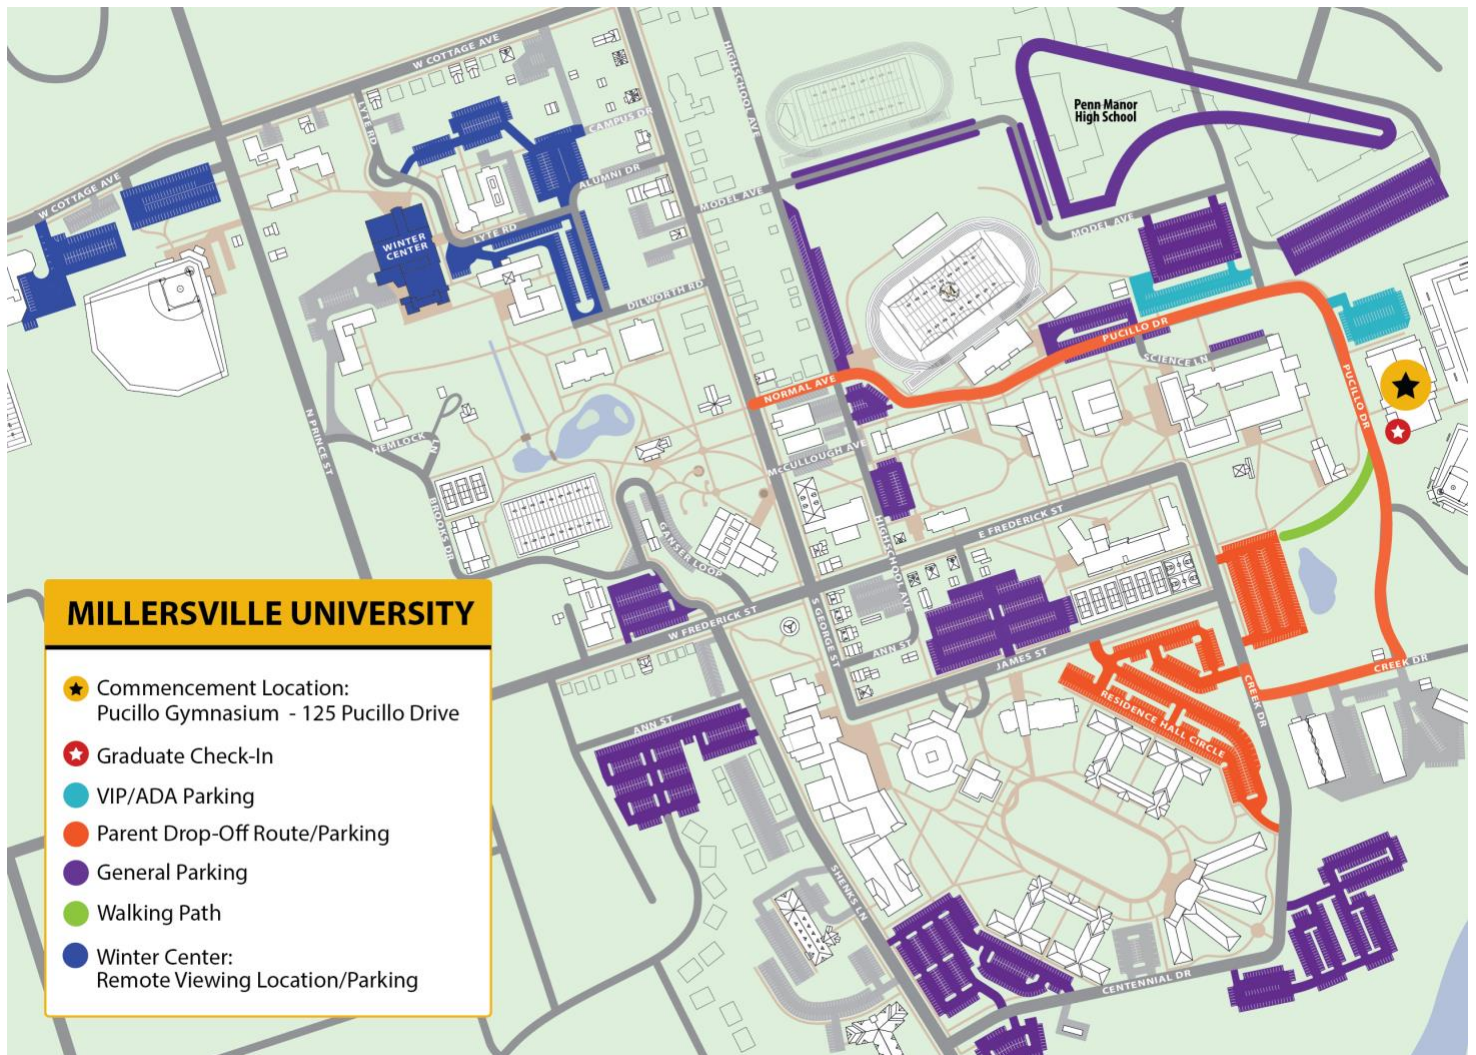

# Millersville University Commencement Parking Map

Event Location: 125 Pucillo Dr, Millersville, PA 17551

Figure 1. Parking map for Commencement. A full text alternative appears below.

## Overall Map Scope & Orientation Notes

The map presents a simplified street-level view of the Millersville University campus and adjacent streets, focusing on how to reach Pucillo Gym, graduate check-in, graduate drop-off, parking, walking path and remote viewing location/parking.

## Legend Items Depicted on the Map

- Commencement Location: Pucillo Gymnasium
- Graduate Check-In
- Graduate Drop-Off Route/Parking
- VIP/ADA Parking

- General Parking
- Walking Path
- Remote View Location/Parking: Winter Center
- No Parking areas (restricted zones near buildings/road edges).

### Route to Park

- From Pucillo Dr., turn right on to Creek Drive
- Turn right on to Creek Drive and a quick left into the parking lot

*If this lot is full, feel free to park in any of the general parking lots indicated.*