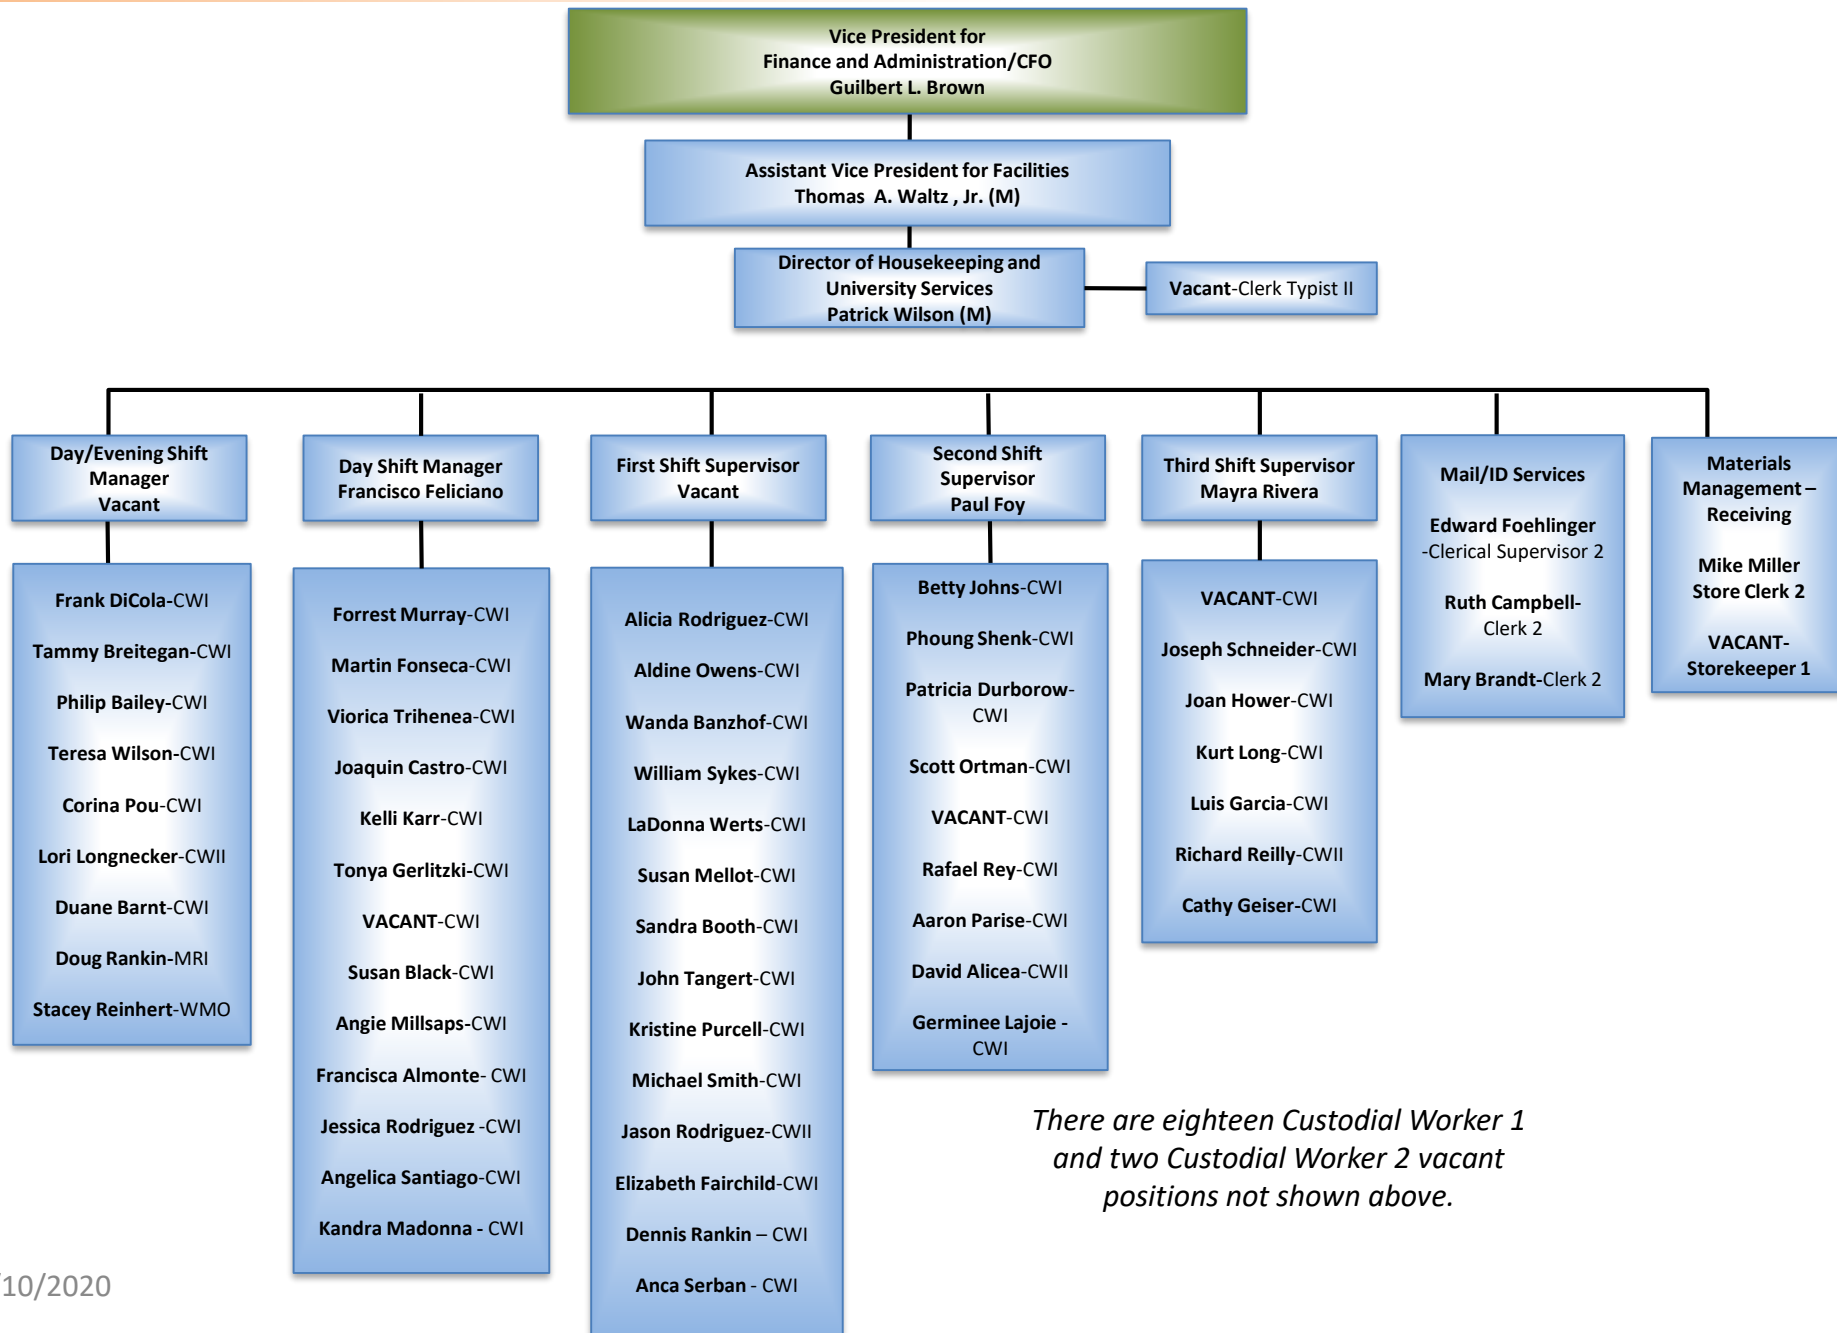

FACILITIES MANAGEMENT DEPARTMENT

FACILITIES MANAGEMENT DEPARTMENT

There are eighteen Custodial Worker 1 and two Custodial Worker 2 vacant positions not shown above.

FACILITIES MANAGEMENT DEPARTMENT