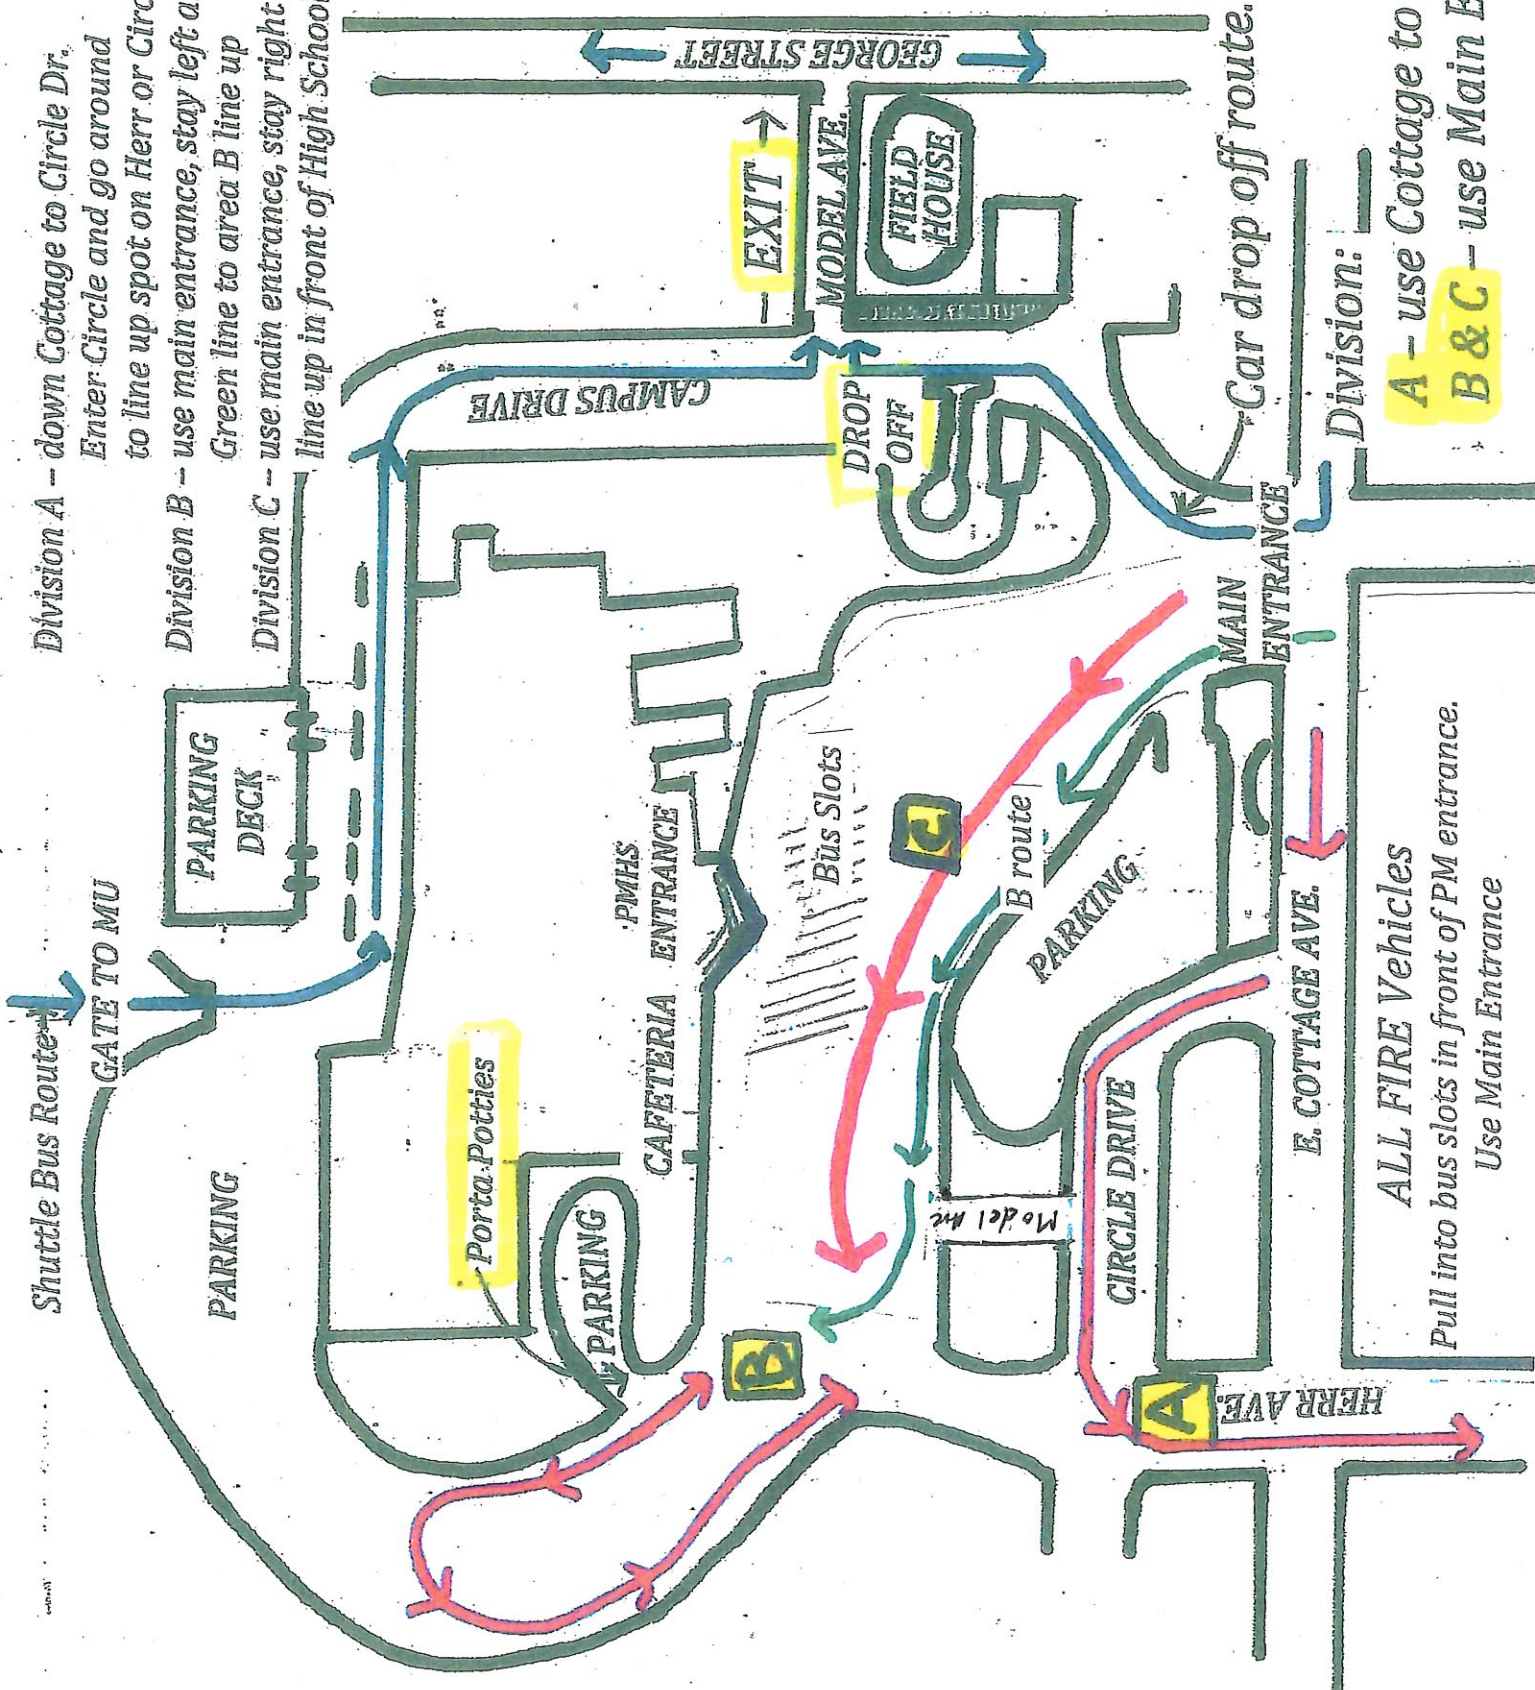

Division A -- down Cottage to Circle Dr.  
 Enter Circle and go around  
 to line up spot on Herr or Circle  
 Division B -- use main entrance, stay left and follow  
 Green line to area B line up  
 Division C -- use main entrance, stay right and  
 line up in front of High School

Division:   
**A** - use Cottage to Circle  
**B & C** - use Main Entrance

ALL FIRE VEHICLES  
 Pull into bus slots in front of PM entrance.  
 Use Main Entrance

Shuttle Bus Route →  
 GATE TO MU

PARKING DECK

PARKING

Model Ave

CIRCLE DRIVE

**A**

HERR AVE

E. COTTAGE AVE.

MAIN ENTRANCE

Car drop off route.

DROP OFF

MODEL AVE.

FIELD HOUSE

EXIT →

CAMPUS DRIVE

GEORGE STREET